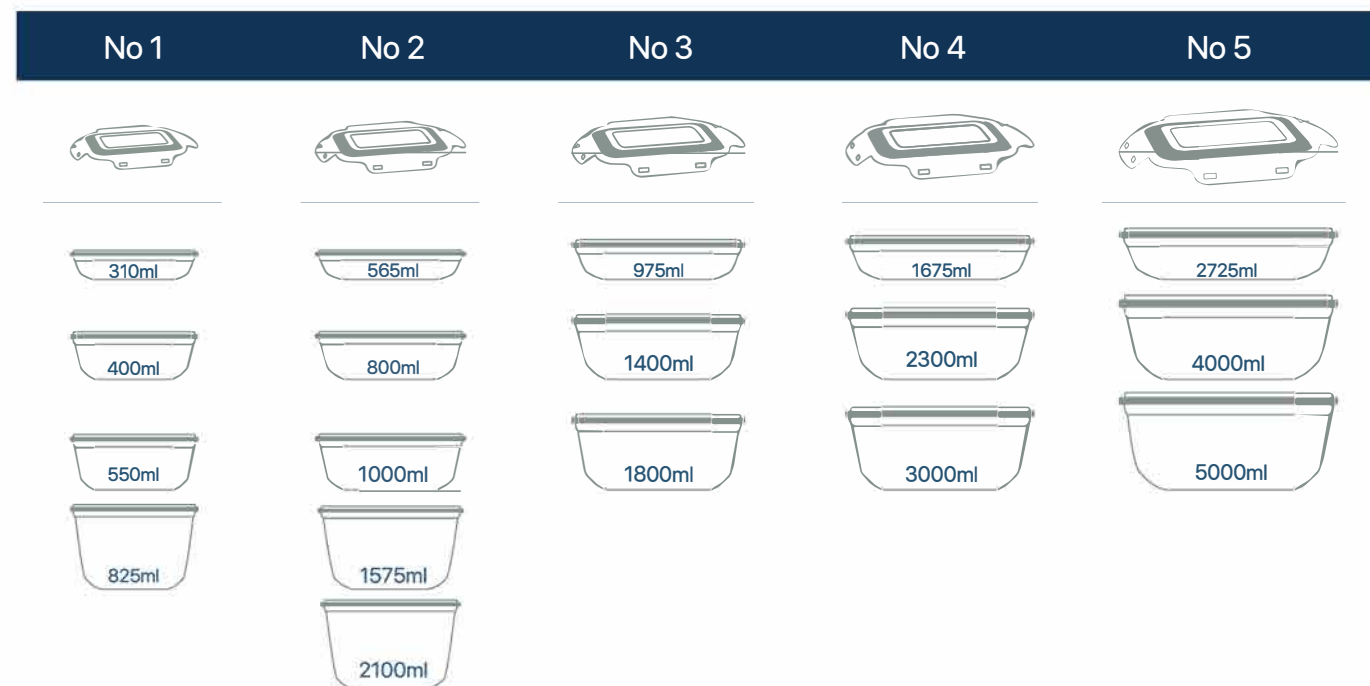

01

Food Storage Containers

Common Lids For Varius Bodies

The lids compatible with the body dimensions of the column they are on.

RECTANGULAR

SQUARE

This diagram is valid for Master, Sealed and Fresh Box series of food storage containers.

The lids are compatible with the body dimensions of the column they are on.

ROUND

This diagram is valid for Sealed, Vacuum and Compact series of food storage containers.

Master Seal Containers

A colorful touch to your kitchen with the
Lock&Fresh Master Storage Container range.