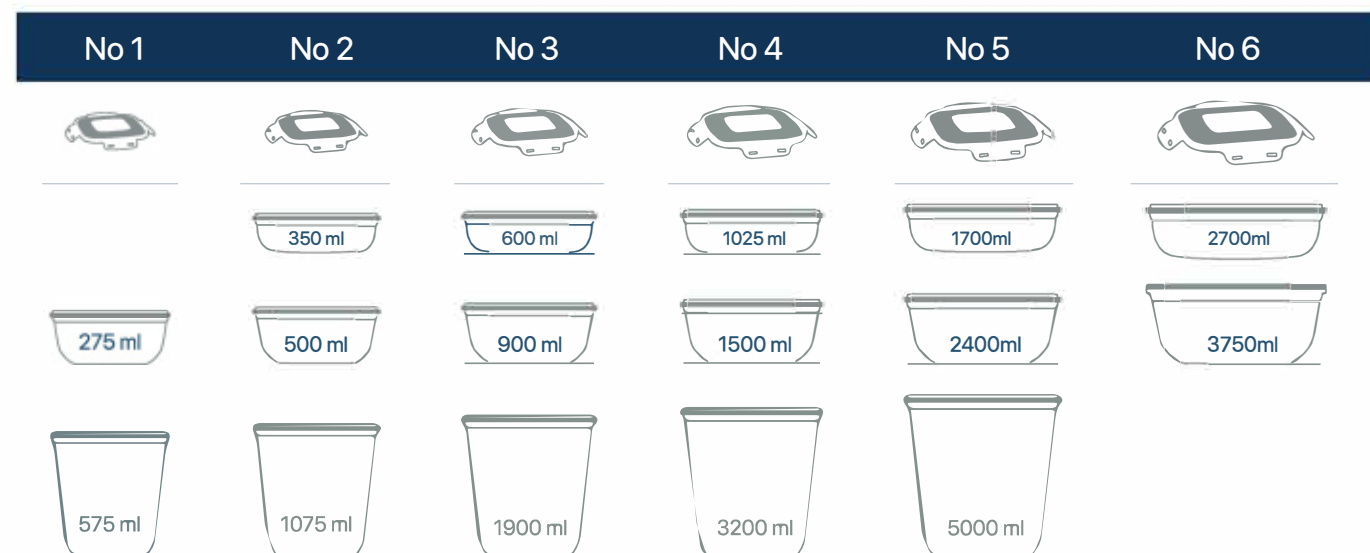

01

Food Storage Containers

Common Lids For Varius Bodies

The lids compatible with the body dimensions of the column they are on.

RECTANGULAR

SQUARE

This diagram is valid for Master, Sealed and Fresh Box series of food storage containers.

The lids are compatible with the body dimensions of the column they are on.

ROUND

This diagram is valid for Sealed, Vacuum and Compact series of food storage containers.

Master Seal Containers

A colorful touch to your kitchen with the
Lock&Fresh Master Storage Container range.