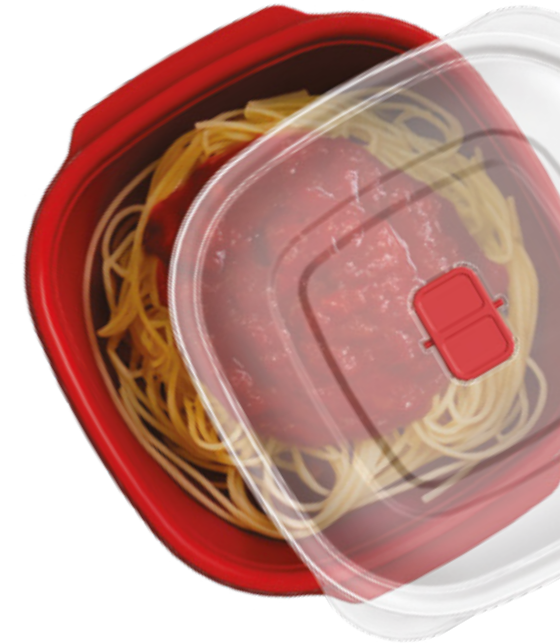

2200 ml

Code **31213**
Size 227 x 97 x 155 mm
 24pcs - 0,035 m3

3x 550 ml

Code **31251**
Size 146 x 64 x 102 mm
 12pcs - 0,25 m3