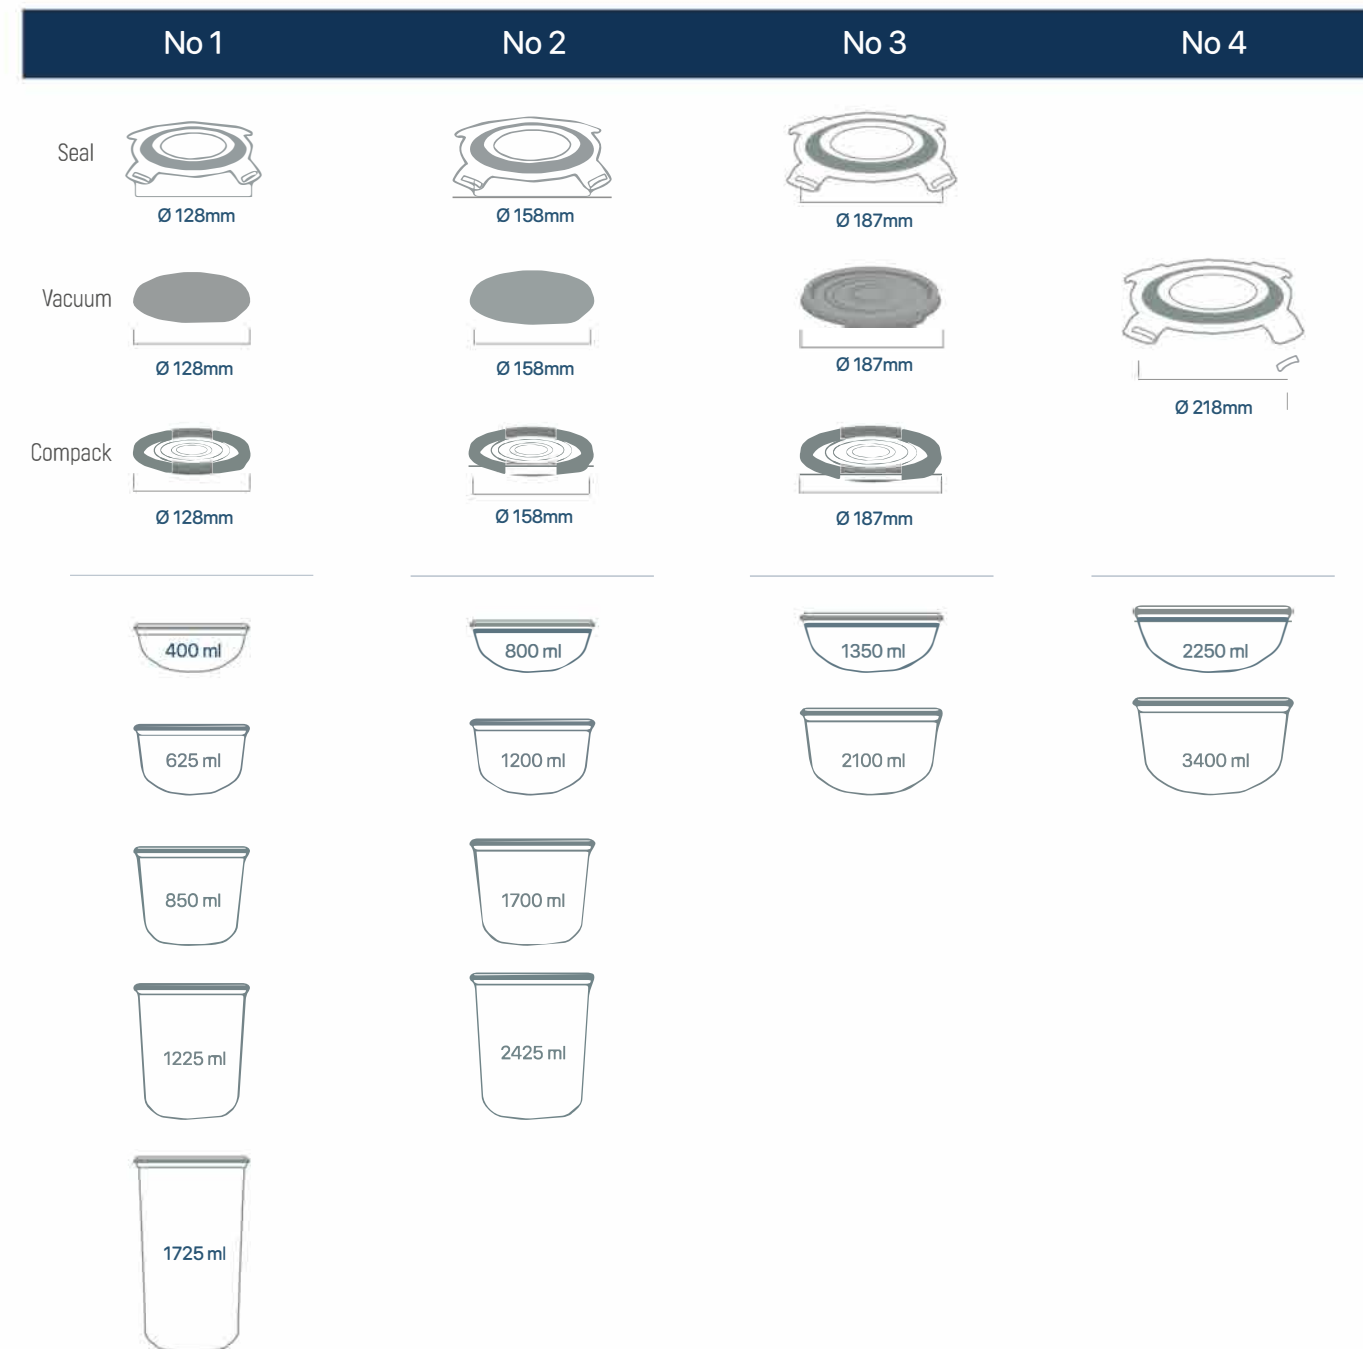

01

Food Storage Containers

Common Lids For Varius Bodies

The lids compatible with the body dimensions of the column they are on.

RECTANGULAR

SQUARE

This diagram is valid for Master, Sealed and Fresh Box series of food storage containers.

The lids are compatible with the body dimensions of the column they are on.

ROUND

This diagram is valid for Sealed, Vacuum and Compact series of food storage containers.

Master Seal Containers

A colorful touch to your kitchen with the
Lock&Fresh Master Storage Container range.