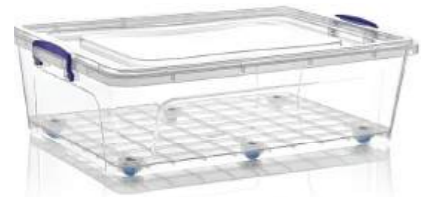

CLEAR BOX WITH WHEEL

40 lt

Code **30158**
Size 680 x 465 x 210h
6pcs - 0,172 m3