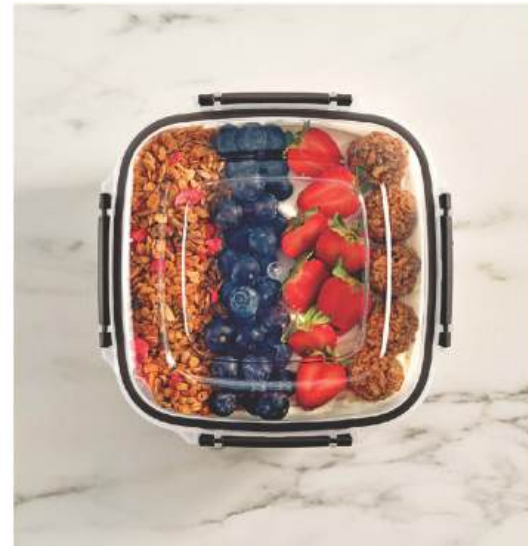

MASTER SEAL STORAGE CONTAINERS

Lock &
Fresh

Energetic living spaces with 6 different color options.

Efficient storage spaces with the feature of nesting inside one another.

Thanks to their waterproof feature, food storage containers provide convenience during storage and transportation, while also keeping food fresh for longer.