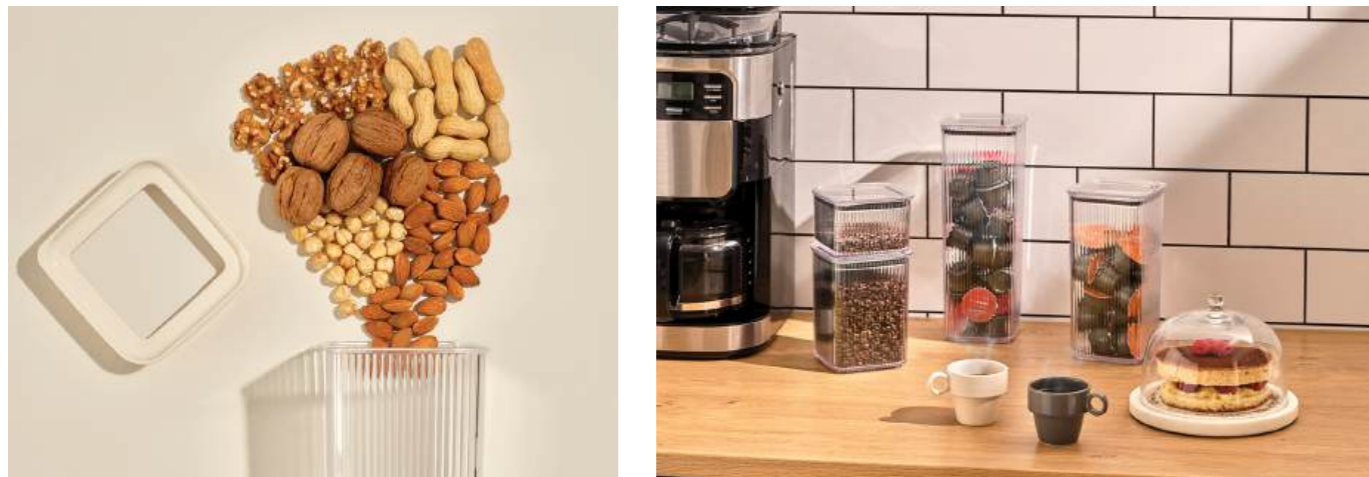

PANTRY STORAGE CONTAINERS

Lock & Fresh

It provides an aesthetic touch to areas where it is used with its wide variety of sizes and forms.

Vacuum cover structure prevents food from air and prolongs the life of food.

STOCK STORAGE CONTAINERS

Lock & Fresh

Modern and suitable design takes the kitchen experience to a new dimension.

Square and Rectangular size options: offers solutions for organizing pantries and cabinets.